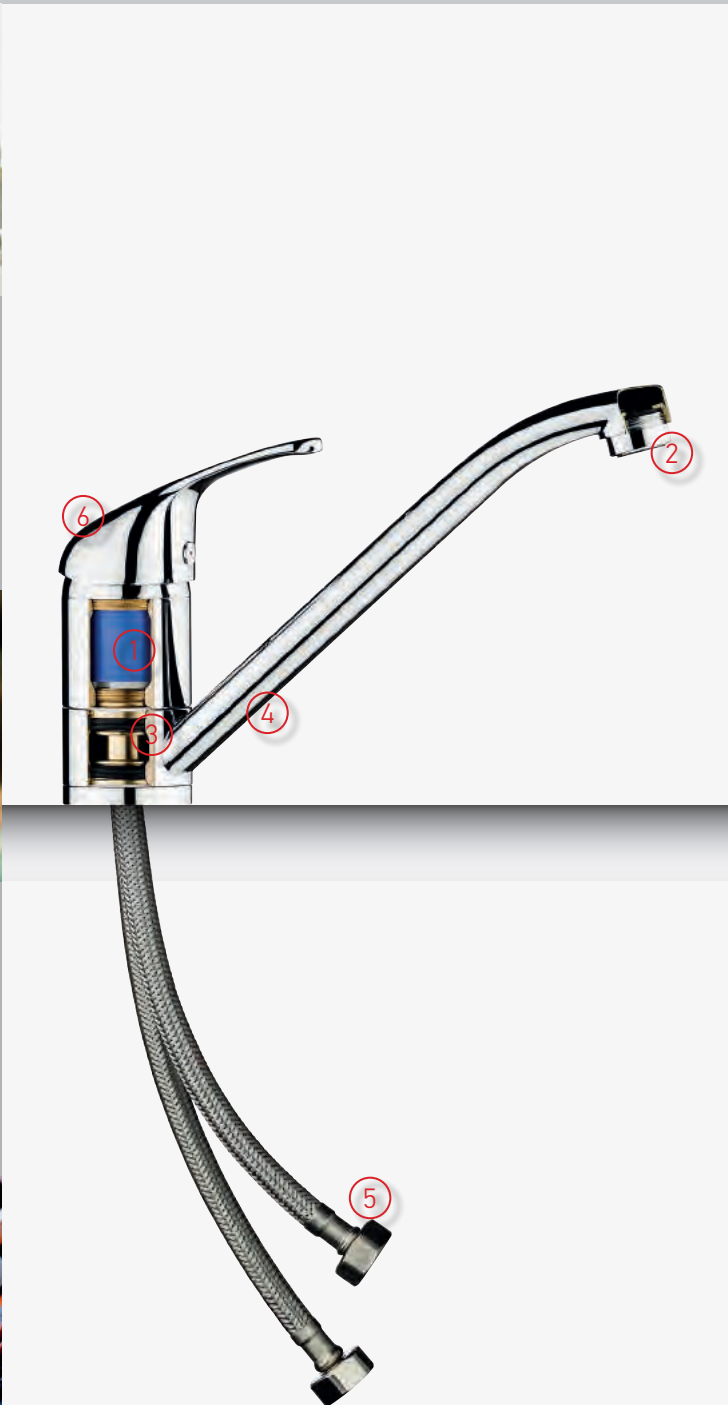

2. Perlátor

Perlátory **Air Force** s omezovačem toku jsou malá zařízení, která se instalují na kohoutek, a která díky tomu směšují vodu se vzduchem, umožňují až **30%** úsporu vody, přičemž se získává lepší přísávání vzduchu a tlak vody (certifikováno WRAS).